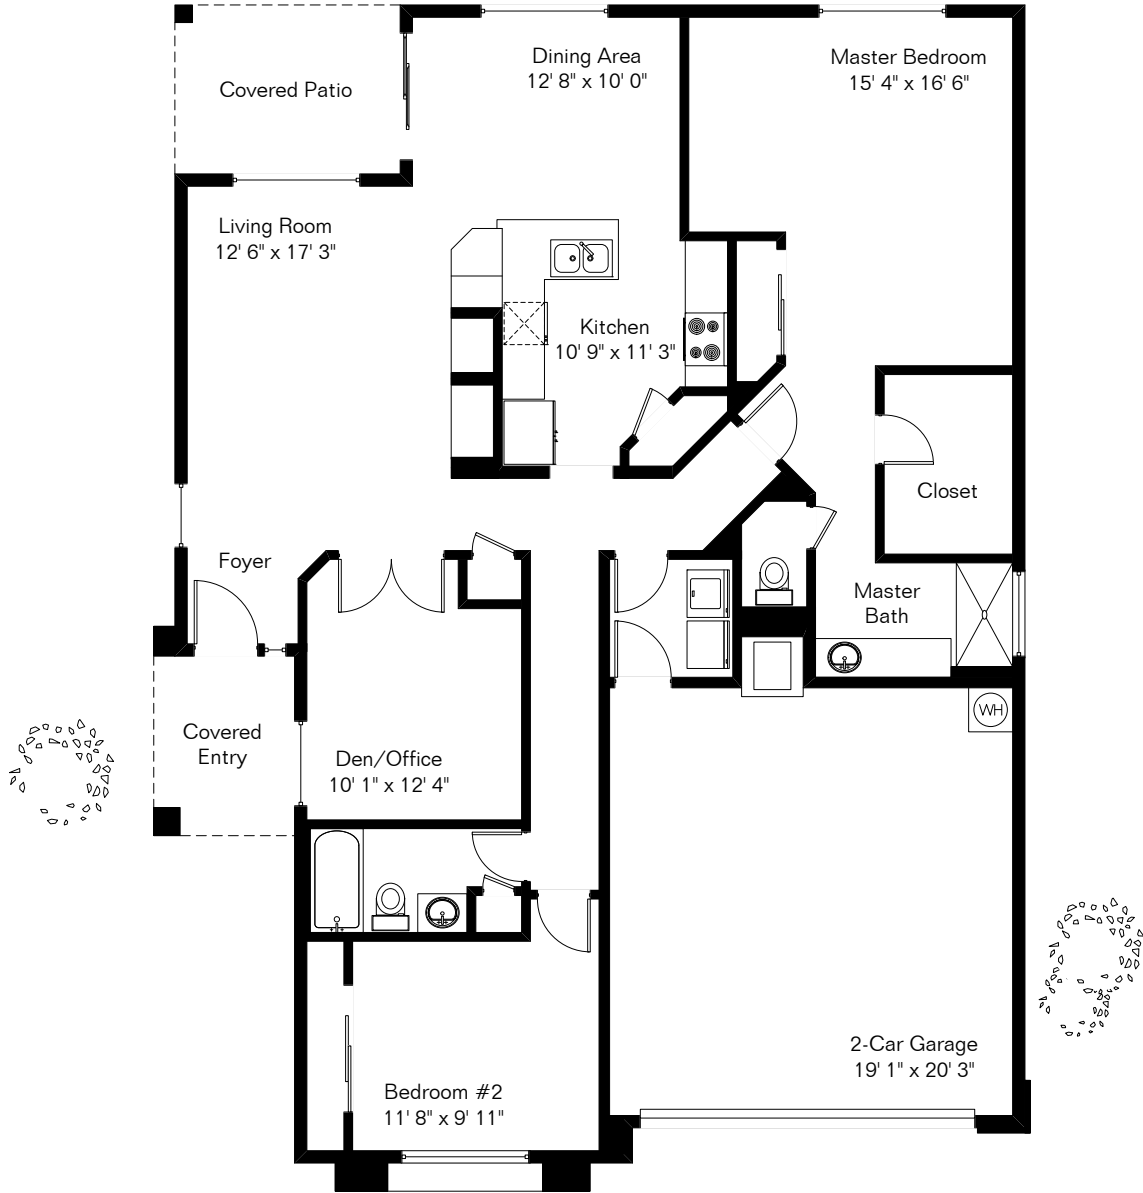

The square footages and room size information are deemed to be reliable but are not guaranteed and should be independently verified. This drawing is for marketing purposes only.

# 3228 W Flowering Cactus Court

Living Area 1,538 Sq Ft  
Garage 417 Sq Ft

Site Visit January 2020

Copyright 2020 Floor Plans First! LLC  
All Rights Reserved.

[www.FloorPlansFirst.com](http://www.FloorPlansFirst.com)

Toll Free (877) 887-1500  
Voice (520) 881-1500

Floor Plans First!  
See the Floor Plan First!